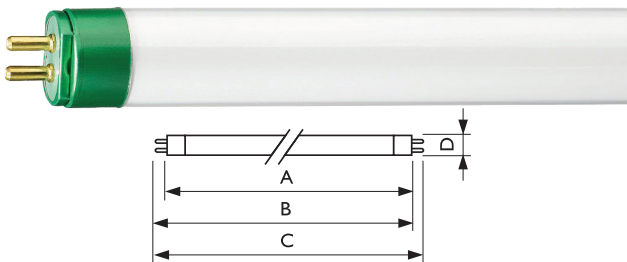

MASTER TL5 High Output ECO

This extremely efficient TL5 lamp (tube diameter 16mm) saves considerable energy by simple lamp-for-lamp replacement. The TL5 HO Eco lamp offers excellent lumen maintenance and colour rendering. Application areas vary from offices and industry to schools and retail environments.

- Benefits:**
- Up to 10% energy saving with compatible current controlled ballasts
 - The same quality of light as compared with MASTER TL5 HO lamps
 - All benefits of regular TL5 lamps

- Warnings and Safety:**
- Energy reduction is only achieved with current-controlled gear
 - The lamps operate with power-controlled gear, but in that case give more light output instead of using less energy.

Dimensions in mm

MASTER TL5 High Output Eco

Shortcode	Wattage (W)	Cap Base	Luminous Flux Lamp (35°, lm)	Average Lifetime (hrs)	Colour Rendering Index (Ra)	Colour Temperature (K)	Min Order Quantity	Carton Quantity
TL520W830ECO	20	G5	1950	30000	85	3000	40	40
TL520W840ECO	20	G5	1950	30000	85	4000	40	40
TL534W830ECO	34	G5	3500	30000	85	3000	40	40
TL534W840ECO	34	G5	3500	30000	85	4000	40	40
TL545W830ECO	45	G5	4800	30000	85	3000	40	40
TL545W840ECO	45	G5	4800	30000	85	4000	40	40
TL545W865ECO	45	G5	4550	30000	85	6500	40	40
TL550W830ECO	50	G5	5000	30000	85	3000	40	40
TL550W840ECO	50	G5	5000	30000	85	4000	40	40
TL550W865ECO	50	G5	4650	30000	85	6500	40	40
TL573W830ECO	73	G5	7000	30000	85	3000	40	40
TL573W840ECO	73	G5	7000	30000	85	4000	40	40
TL573W865ECO	73	G5	6650	30000	85	6500	40	40